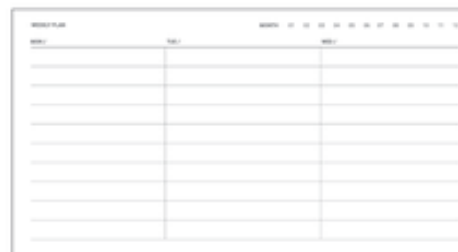

- 65 Pages

**SIZE :** 10 cm x 17.8 cm  
Paper 70 gsm 200 Pages

**ANNUAL PLAN**

- 2 Years

**MONTHLY PLAN**

- 12 Months

**WEEKLY PLAN**

- 54 Weeks